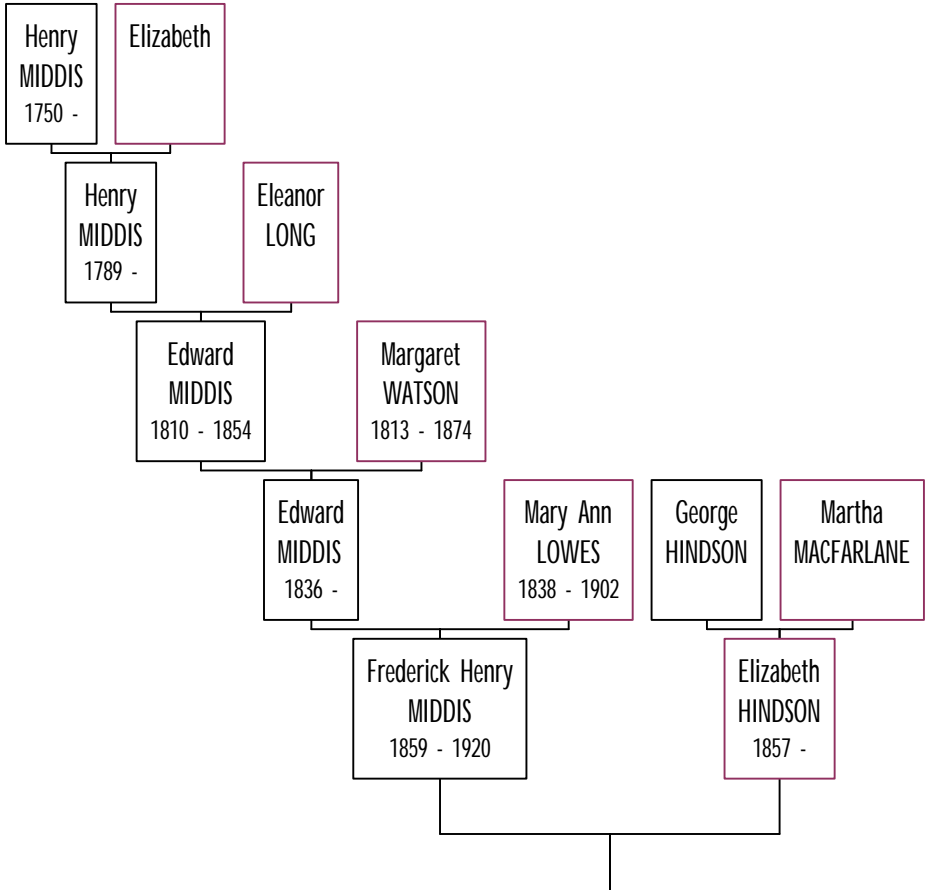

Ancestors of Christopher Brabant CRAGGS

Harold Brabant  
CRAGGS  
1889 - 1963

---

Dinah  
TELFER  
1895 - 1986

Harold Telfer  
CRAGGS  
1919 - 2003

Christopher B.  
CRAGGS  
1957 -

John Robert  
DICKINSON  
1889 - 1954

Anne Mary  
MIDDIS  
1889 - 1978

Elizabeth Joan  
DICKINSON  
1929 -

Rosalind Margaret  
KEEBLE  
1956 -