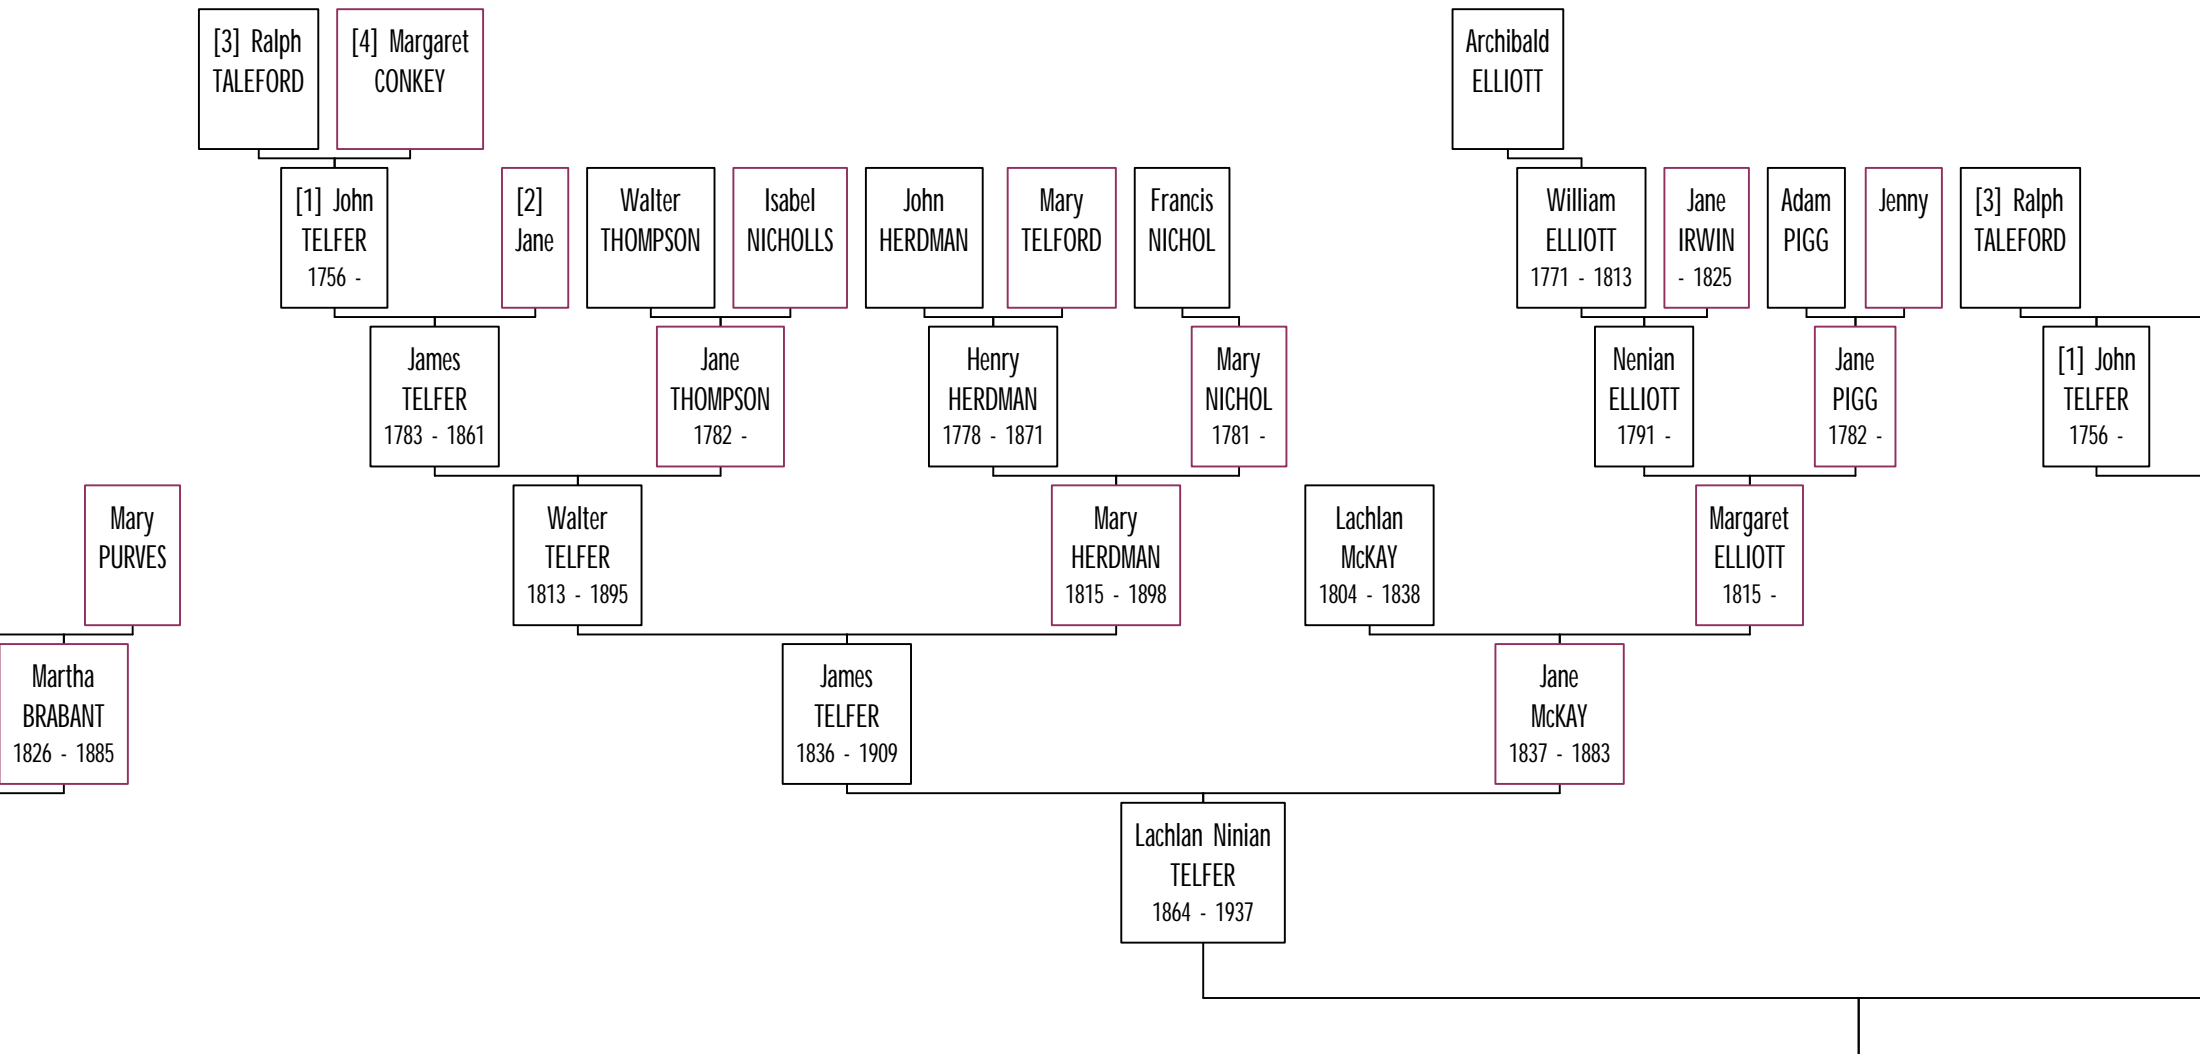

Ancestors of Christopher Brabant CRAGGS

Harold Brabant  
CRAGGS  
1889 - 1963

---

Dinah  
TELFER  
1895 - 1986

Harold Telfer  
CRAGGS  
1919 - 2003

Christopher B.  
CRAGGS  
1957 -

John Robert  
DICKINSON  
1889 - 1954

Anne Mary  
MIDDIS  
1889 - 1978

Elizabeth Joan  
DICKINSON  
1929 -

Rosalind Margaret  
KEEBLE  
1956 -